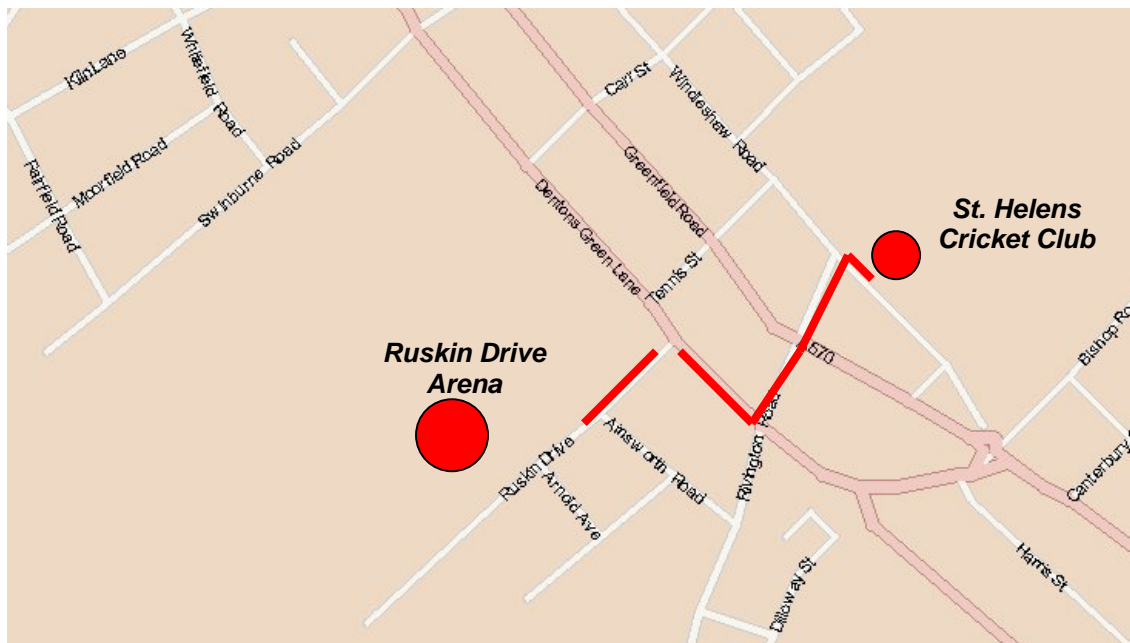

St. Helens Concert Band

Ruskin Drive Arena

From St. Helens Cricket Club

Across Greenfield Road, right into Dentons Green Lane and left into Ruskin Drive as shown.

Any queries contact Andrew - 07740 166 457