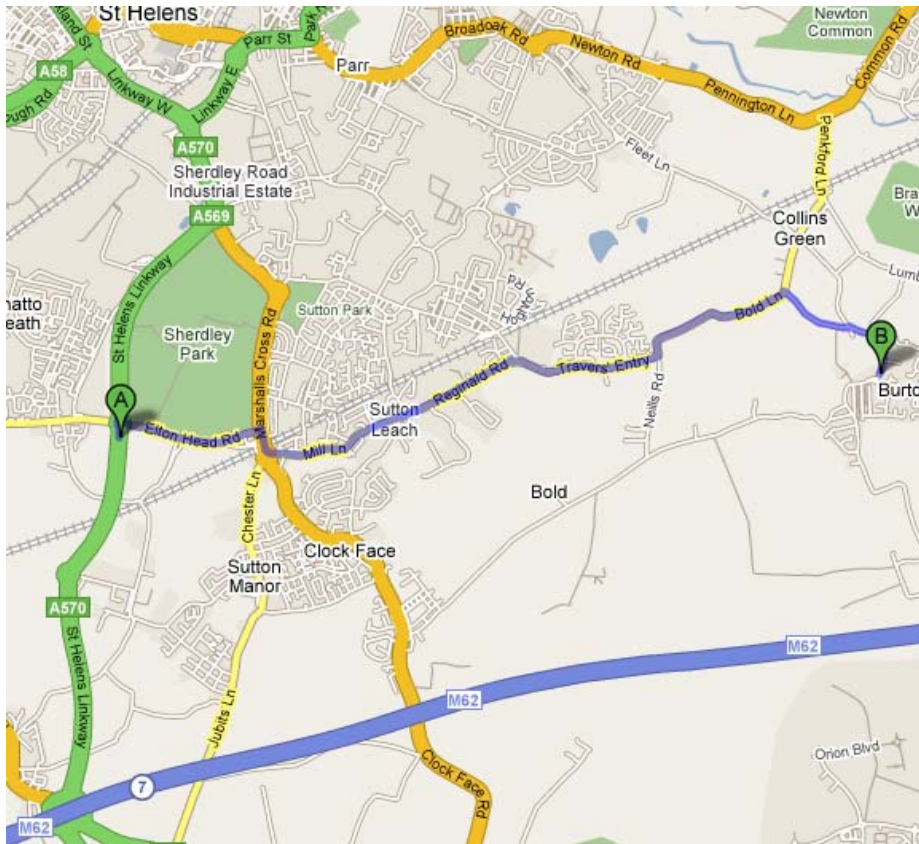

St. Helens Concert Band

Directions to Burtonwood Catholic Club

From St Helens

Depart St. Helens on the St.Helens Link Way (A570 (south)). At second roundabout turn left onto **B5204/Elton Head Rd**

At 'T' junction turn right onto Chester Lane (**B5419**).

After 200 yards, turn left onto Mill Lane. Follow road onto Bold Lane for 2.5 miles and turn right onto Back Lane.

Take next right and at 'T' junction turn right onto Clay Lane.

The Catholic Club is on the immediate right after the junction.

From Liverpool

Join the St. Helens Link Way (A570 (north)) at Rainhill Stoops (junction 7 of the M62)

and at second roundabout turn right. Proceed along route above.

Any queries contact Keith 0781 423 8113