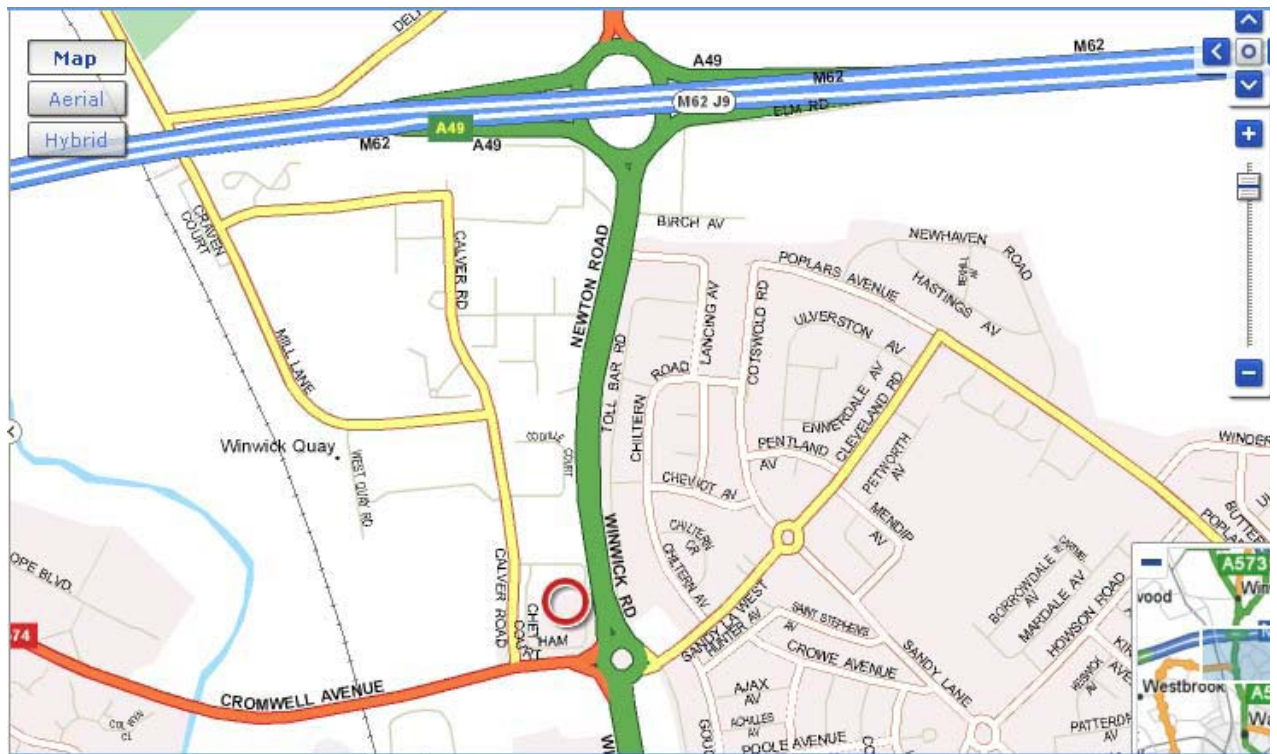

St. Helens Concert Band

Directions to LA Bowl

Join M62

At junction **9**, take the **A49** exit to **Warrington Central/Newton**

At the roundabout, take the **3rd** exit onto **A49/Newton Rd** heading to **Warrington**
Continue to follow A49

At the roundabout, take the **3rd** exit onto **A574/Cromwell Ave**

Any queries contact Keith 0781 423 8113